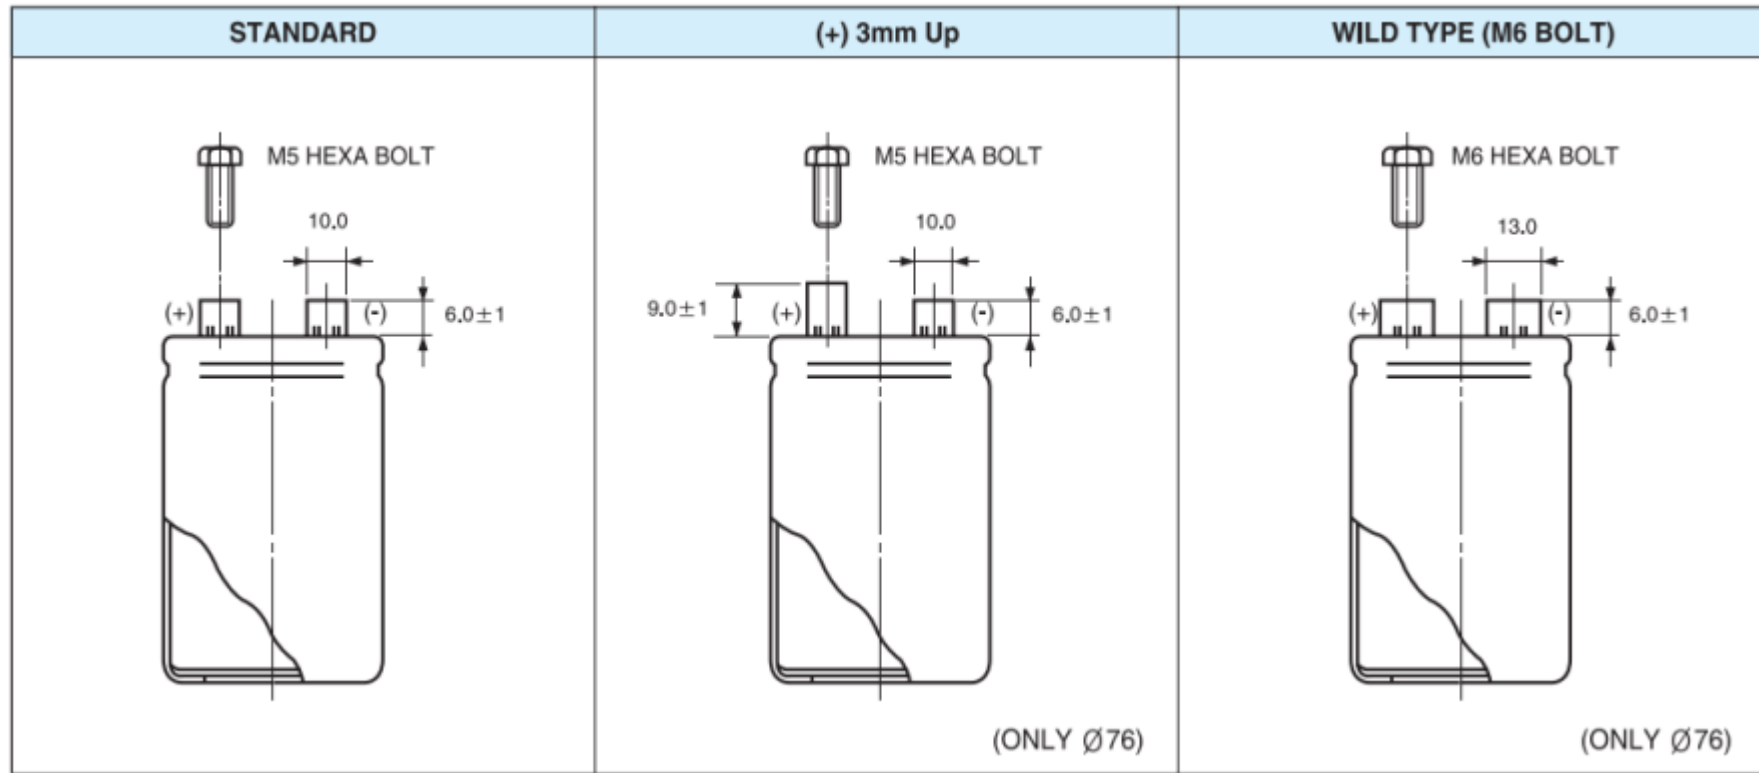

전해 CAPACITOR Screw type 토크 자료

SAMWHA ELECTRIC

● T-BOARD DRAWING

※ Maximum screw tightening torque : 3.23 N·m (33kg·cm)